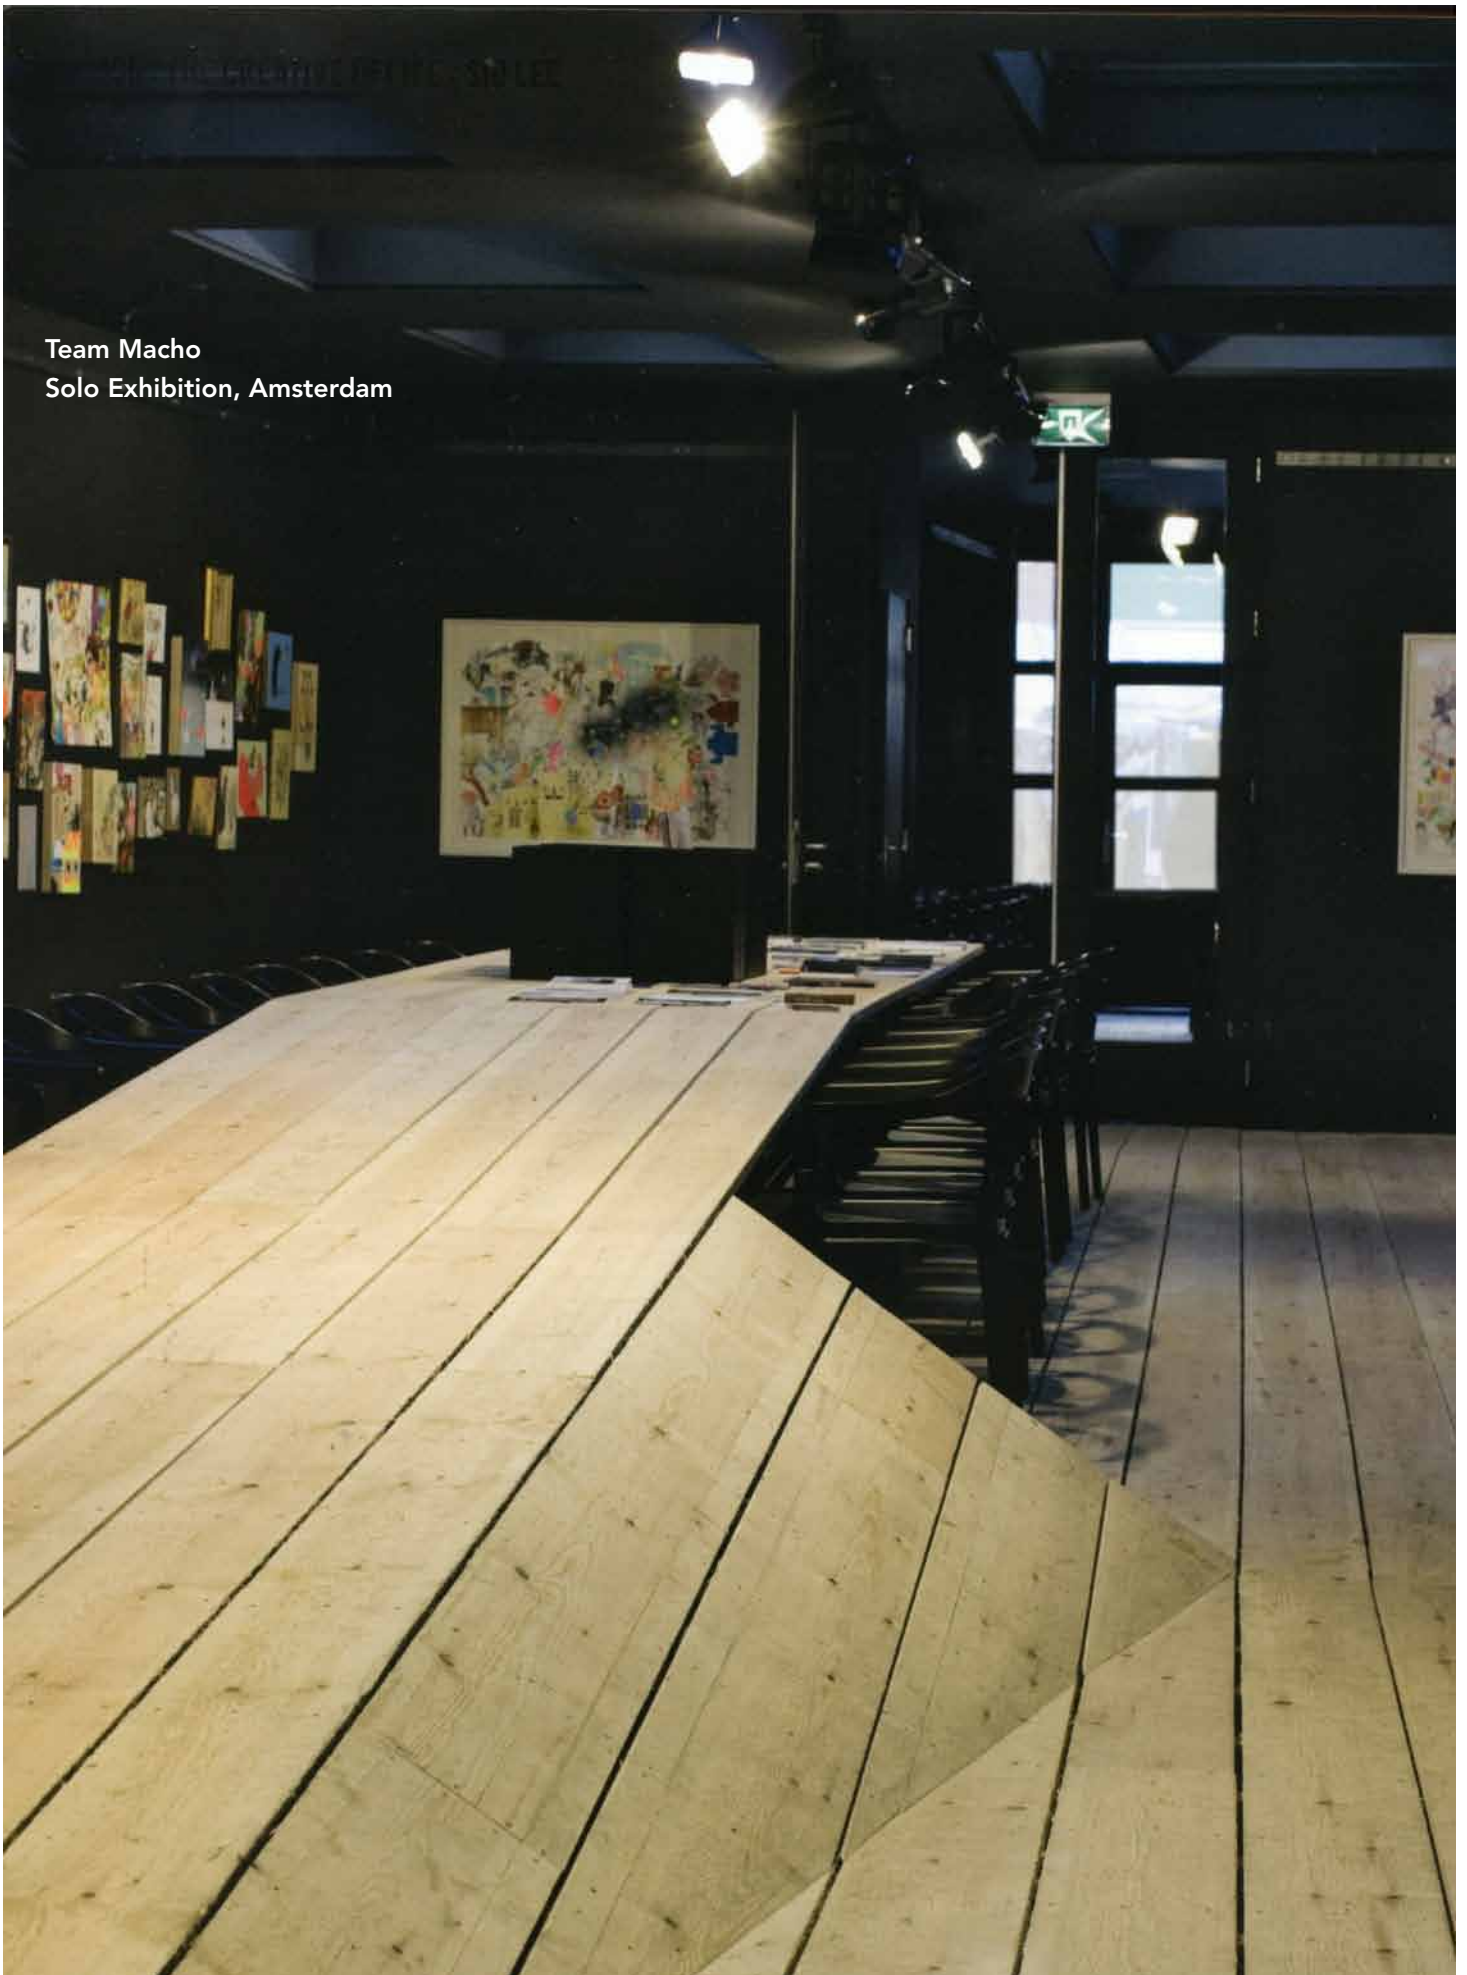

TADO
Wood Sculptures
(Courtesy of Magic Pony)

PREGER'S OFFICE IS WALLPAPERED WITH A TIMOROUS BEASTIES PRINT.

THOUGH IT LOOKS CLASSIC FROM A DISTANCE, UP CLOSE THE WALLPAPER IS 'QUITE VIOLENT'.

Team Macho
Solo Exhibition, Amsterdam